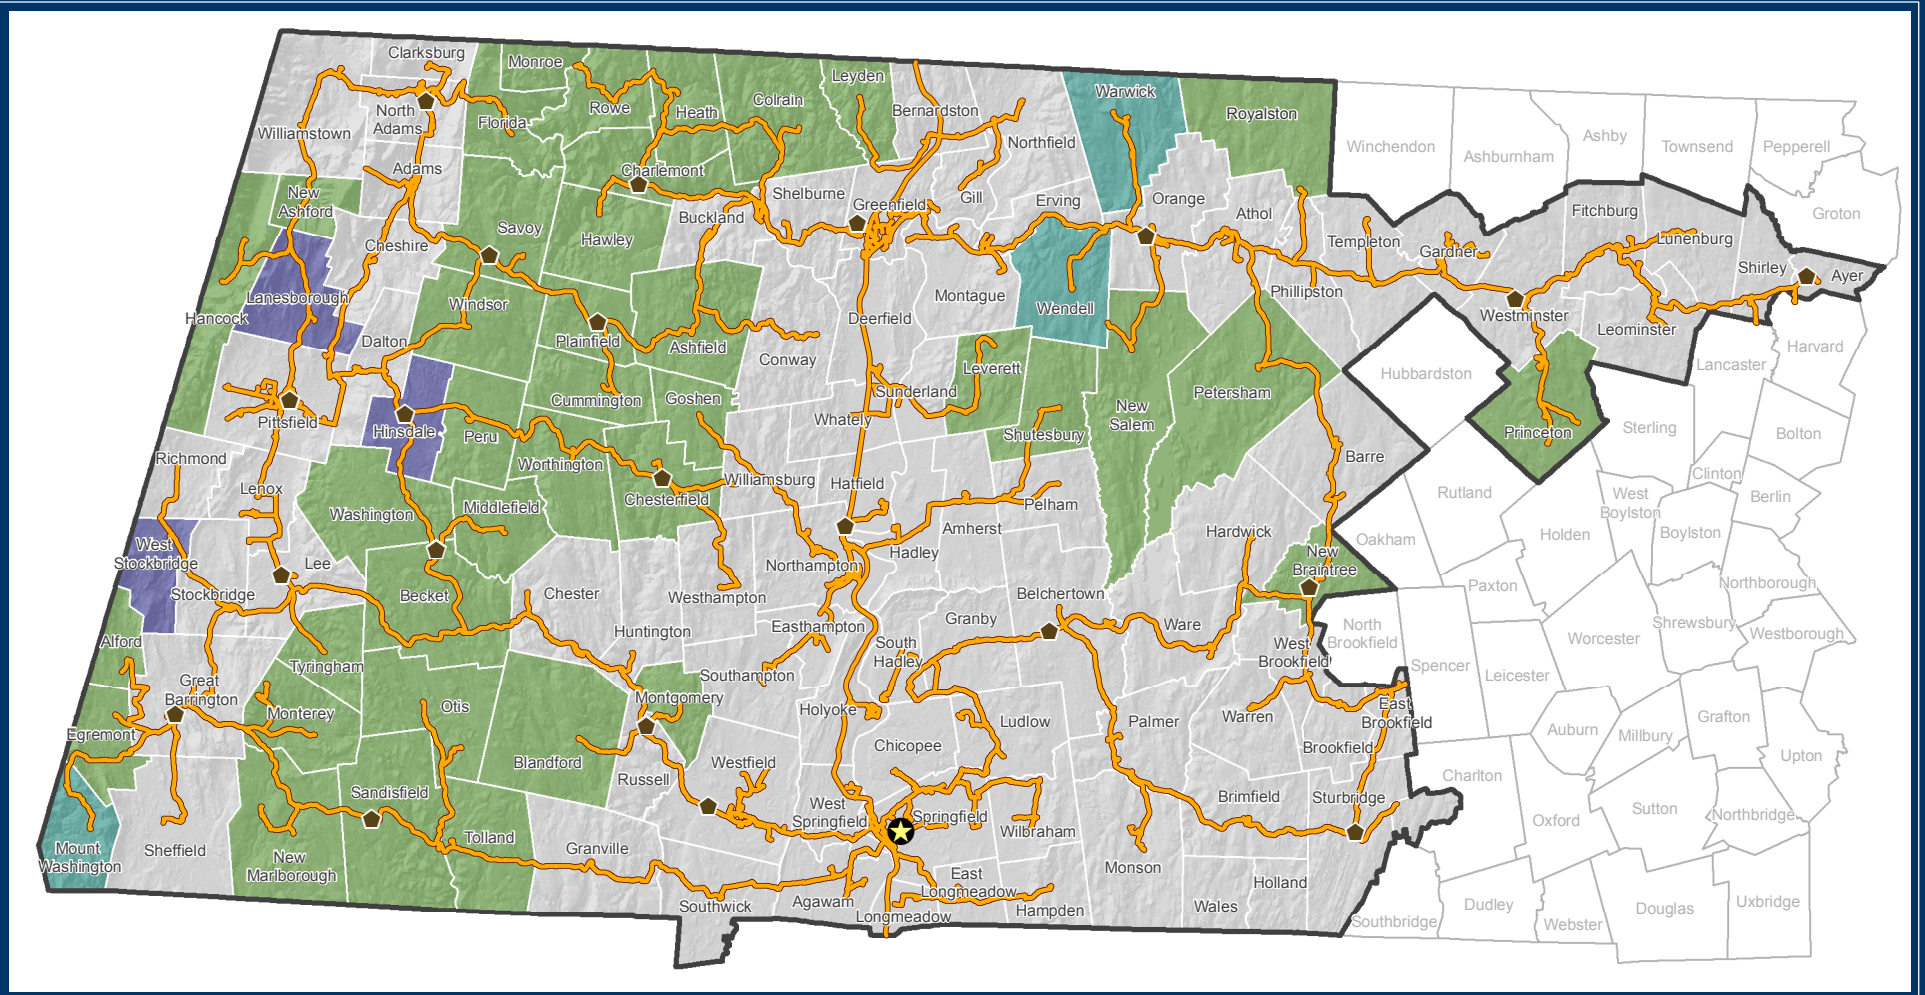

MassBroadband 123 Service Area and Network Towns by Broadband Availability

-  MassBroadband 123 Service Area
-  MassBroadband 123 Fiber
-  Internet Point of Presence
-  Network Points of Interconnection
-  No Cable or DSL
-  Partial DSL and No Cable
-  Partial DSL and Cable Video Only
-  DSL and Cable Broadband

Map Date: 01 July 2015