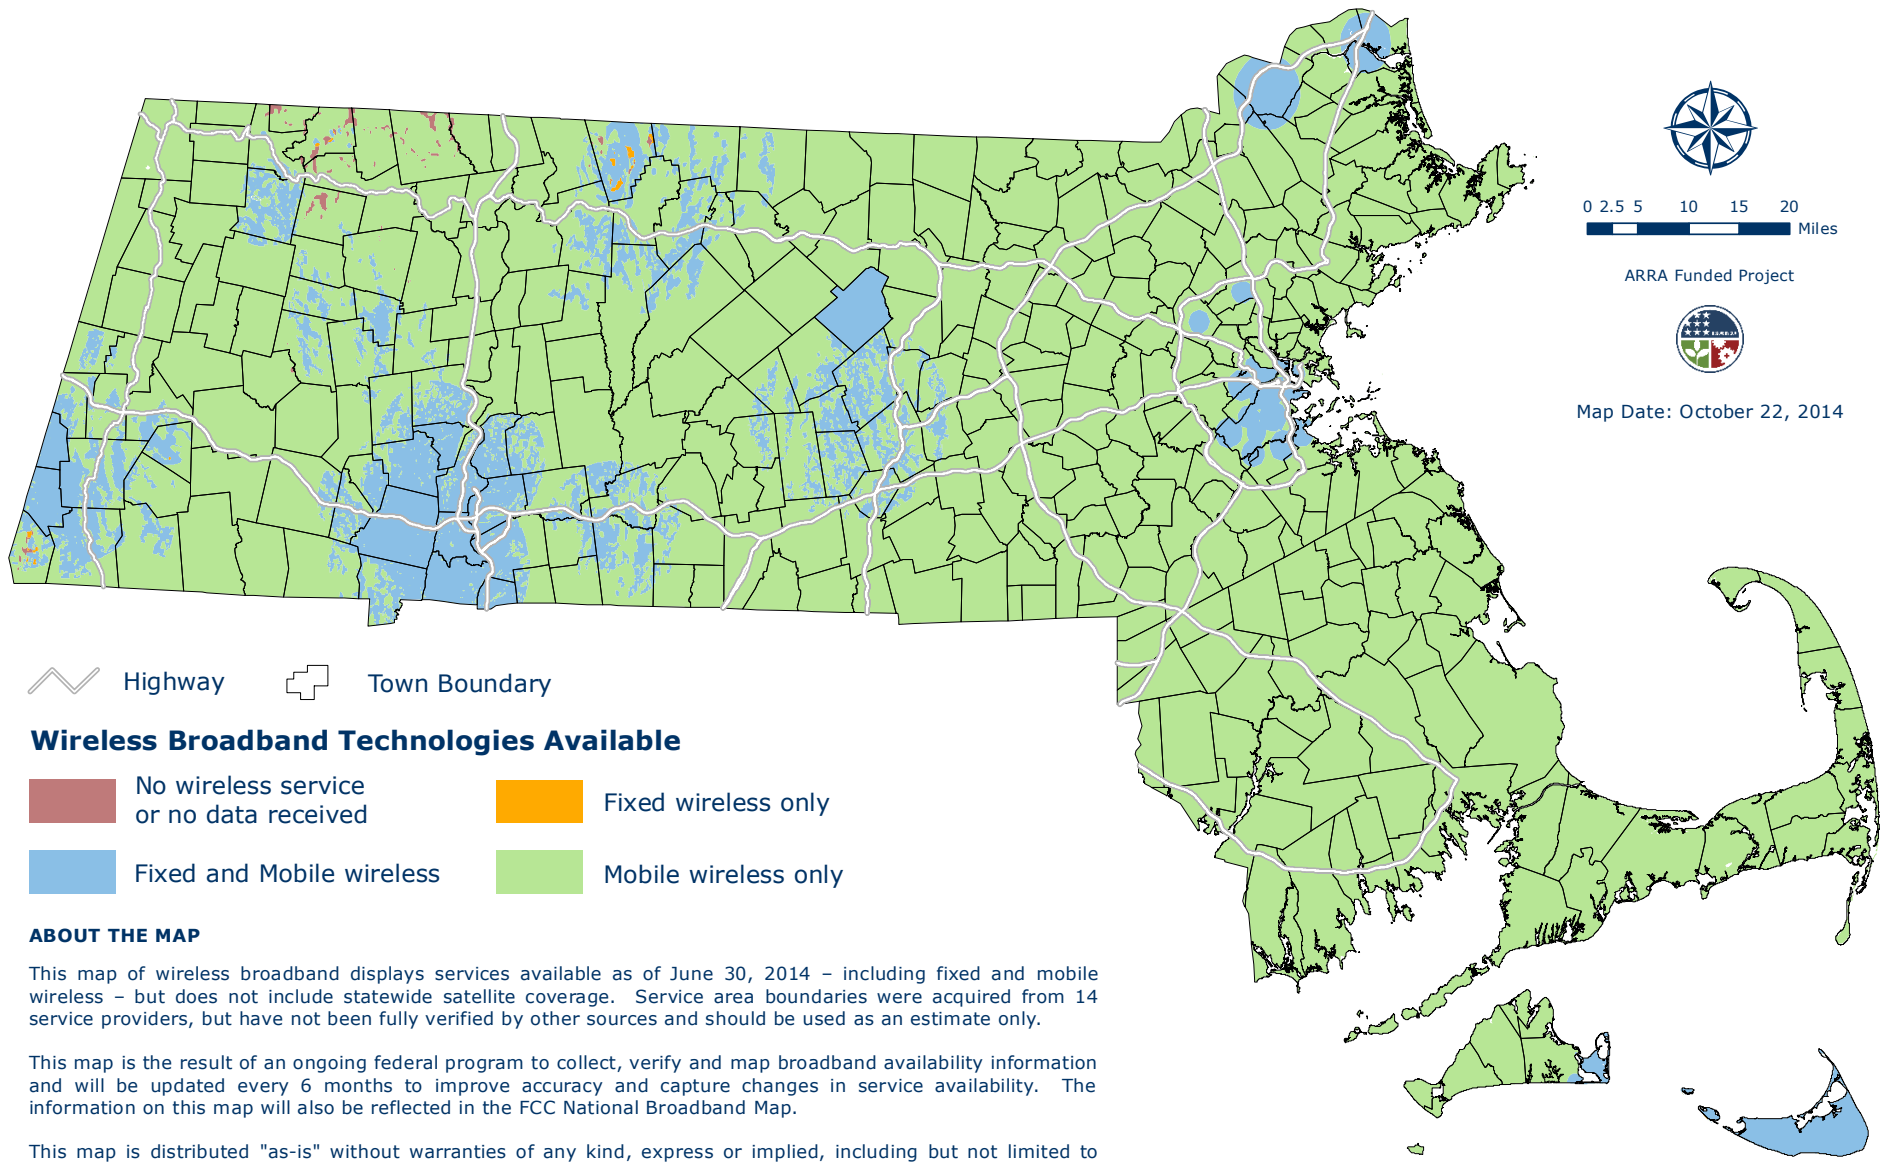

Wireless Broadband Availability in Massachusetts Services as of June 30, 2014

 Highway  Town Boundary

Wireless Broadband Technologies Available

- | | |
|--|--|
|  No wireless service
or no data received |  Fixed wireless only |
|  Fixed and Mobile wireless |  Mobile wireless only |

ABOUT THE MAP

This map of wireless broadband displays services available as of June 30, 2014 – including fixed and mobile wireless – but does not include statewide satellite coverage. Service area boundaries were acquired from 14 service providers, but have not been fully verified by other sources and should be used as an estimate only.

This map is the result of an ongoing federal program to collect, verify and map broadband availability information and will be updated every 6 months to improve accuracy and capture changes in service availability. The information on this map will also be reflected in the FCC National Broadband Map.